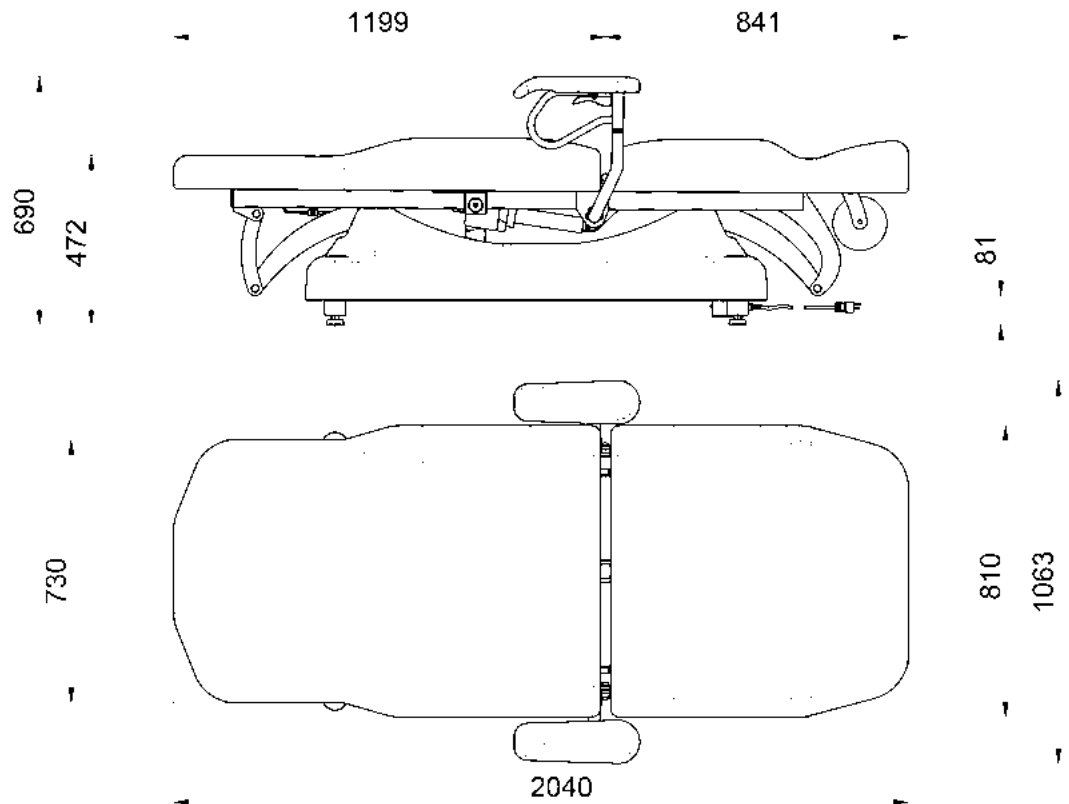

NET WEIGHT : 140 KG
GROSS WEIGHT : 223 KG
PACKAGE VOLUME : 1.22 M³

CHOICE OF M1 ANTIBACTERIAL
FIRE RETARDANT UPHOLSTERY

CLASSIC RANGE*

- CA - TOMATE
  CA - TOMATO
- CB - FUCHSIA
  CB - FUCHSIA
- CC - PRUNE
  CC - PLUM
- CD - CITRON
  CD - LEMON
- CE - PAON
  CE - PEACOCK
- CF - SAPHIR
  CF - SAPHYR
- CG - BLEU MINUIT
  CG - MIDNIGHT BLUE
- CH - GLACIER
  CH - GLACIER
- CI - OBSCURE
  CI - DARK
- 57 - ANTISTATIQUE
  57 - ANTISTATIC
- CJ - GRIS
  CJ - GREY
- CK - PLATINE
  CK - PLATINUM

ELEGANT RANGE*

- EA - VERT PROFOND
  EA - DEEP GREEN
- EB - VÉGÉTAL
  EB - VEGETAL
- EC - ORAGE
  EC - STORM
- ED - BLEU ARGENTÉ
  ED - SILVER BLUE
- EE - PAPRIKA
  EE - PAPRIKA
- EF - CRÉPUSCULE
  EF - TWILIGHT
- EG - CAMEL
  EG - CAMEL
- EH - LIÈGE
  EH - CORK

* The Elegance range is subject to the application of a price supplement. Please refer to the price list.

FE-13/22

PROMOTAL.NZ
PROMOTAL.COM.AU